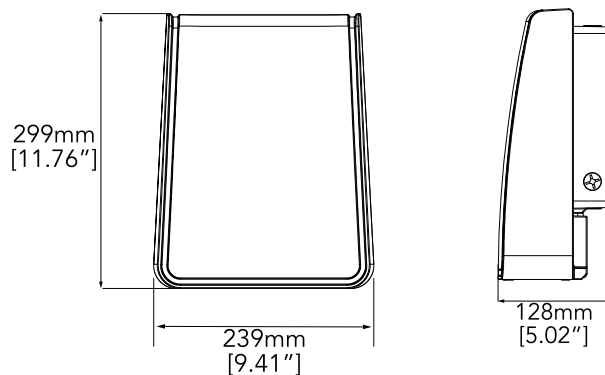

Dimensions

PHOTOMETRY

E104

Horizontal Footcandles
 Scale: 1 Inch = 15 Ft.
 Light Loss Factor = 1.00
 Lumens Per Lamp = N.A. (absolute photometry)
 Luminaire Lumens = 9073
 Mounting Height = 15.00 Ft
 Maximum Calculated Value = 16.26 Fc
 Arrangement: Single