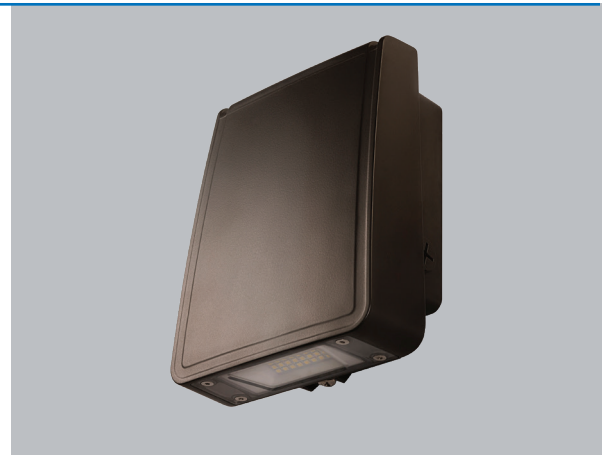

OUTDOOR ENTRY LIGHT

WALL LIGHT MODEL: E104

- Industrial grade Impact & weather resistant fixture with die cast aluminum housings.
- Bronze housing finish as stock, special order colors available(white, silver,gray and black). Call for more information.
- Lumileds chip and high quality driver @ 5 year warranty.
- Dark sky compliant mounting.

Dimensions

PHOTOMETRY

E104

Horizontal Footcandles
 Scale: 1 Inch = 15 Ft.
 Light Loss Factor = 1.00
 Lumens Per Lamp = N.A. (absolute photometry)
 Luminaire Lumens = 9073
 Mounting Height = 15.00 Ft
 Maximum Calculated Value = 16.26 Fc
 Arrangement: Single

Specifications

Lumens (LM): 9200LM
 Efficacy (LPW): UP TO 115LPW
 Input Voltage: 120-277V
 CRI: > 70
 Equivalency (W): 350W MH
 Operating Temp: -30 - 40°C
 Warranty: 5 Years

WF Harris Lighting, Inc.

Innovative Lighting Designs Since 1970