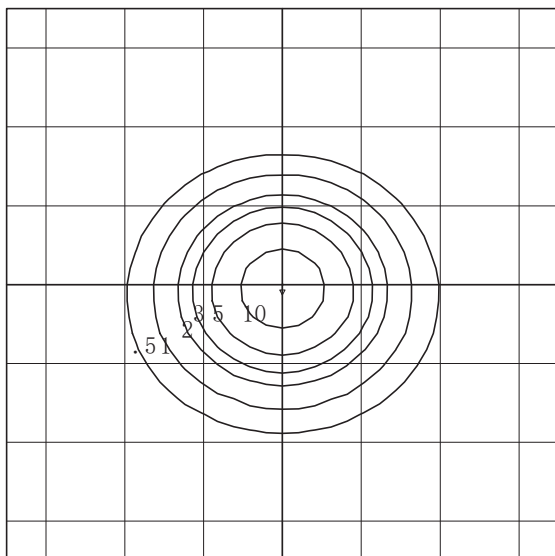

OUTDOOR ENTRY LIGHT

WALL LIGHT MODEL: E104

- Industrial grade Impact & weather resistant fixture with die cast aluminum housings.
- Bronze housing finish as stock, special order colors available(white, silver,gray and black). Call for more information.
- Lumileds chip and high quality driver @ 5 year warranty.
- Dark sky compliant mounting.

Dimensions

PHOTOMETRY

E104

Horizontal Footcandles
 Scale: 1 Inch = 15 Ft.
 Light Loss Factor = 1.00
 Lumens Per Lamp = N.A. (absolute photometry)
 Luminaire Lumens = 9073
 Mounting Height = 15.00 Ft
 Maximum Calculated Value = 16.26 Fc
 Arrangement: Single