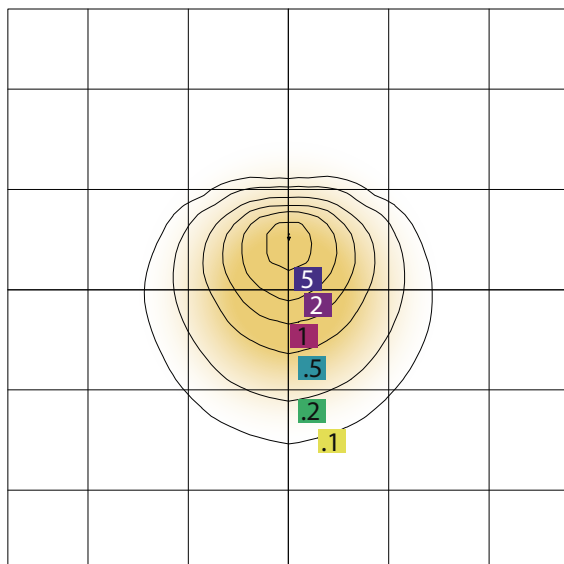

OUTDOOR ENTRY LIGHT

WALL LIGHT MODEL: E4075S

- Traditional Impact & weather resistant fixture with die cast aluminum housings and PC lens.
- Universal mounting plate with integral wire hooks for easy hands free installation.
- 0-10V dimming.
- Photocell included with optional photocell cover.
- Bronze housing finish as stock, special order colors available(white, silver,gray and black). Call for more information.
- Lumileds chip and name brand driver @ 5 year warranty.

Dimensions

PHOTOMETRY

E4075S

MOUNTING HEIGHT=15.00 FT

SCALE: 1 INCH = 25 FT. LIGHT LOSS FACTOR = 1.00
 MAXIMUM CALCULATED VALUE = 7.95 FC
 FOOT CANDLE = .1 .2 .5 1 2 5

Specifications

- Lumens (LM): 6500LM
- Efficacy (LPW): UP TO 130LPW
- Input Voltage: 120-277V
- CRI: > 70
- Equivalency (W): 250W MH
- Operating Temp: -30 - 40°C
- Warranty: 5 Years