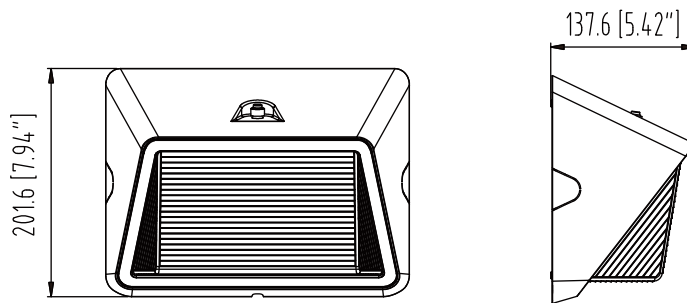

OUTDOOR ENTRY LIGHT

WALL LIGHT MODEL: E4075S

- Traditional Impact & weather resistant fixture with die cast aluminum housings and PC lens.
- Universal mounting plate with integral wire hooks for easy hands free installation.
- 0-10V dimming.
- Photocell included with optional photocell cover.
- Bronze housing finish as stock, special order colors available(white, silver,gray and black). Call for more information.
- Lumileds chip and name brand driver @ 5 year warranty.

Dimensions

PHOTOMETRY

E4075S

MOUNTING HEIGHT=15.00 FT

SCALE: 1 INCH = 25 FT. LIGHT LOSS FACTOR = 1.00
 MAXIMUM CALCULATED VALUE = 7.95 FC
 FOOT CANDLE = .1 .2 .5 1 2 5

Specifications

- Lumens (LM): 6500LM
- Efficacy (LPW): UP TO 130LPW
- Input Voltage: 120-277V
- CRI: > 70
- Equivalency (W): 250W MH
- Operating Temp: -30 - 40°C
- Warranty: 5 Years