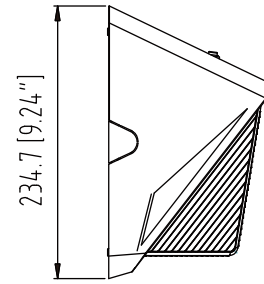

OUTDOOR ENTRY LIGHT

WALL LIGHT MODEL: E4078S

- Traditional Impact & weather resistant fixture with die cast aluminum housings and PC lens.
- Universal mounting plate with integral wire hooks for easy hands free installation.
- 0-10V dimming.
- Photocell included with optional photocell cover.
- Bronze housing finish as stock, special order colors available(white, silver,gray and black). Call for more information.
- Lumileds chip and name brand driver @ 5 year warranty.

Dimensions

PHOTOMETRY

E4078S

MOUNTING HEIGHT=15.00 FT

SCALE: 1 INCH = 27 FT. MAXIMUM CALCULATED VALUE = 12.44 FC
 LIGHT LOSS FACTOR = 1.00 FOOT CANDLE= .1 .2 .5 1 2 5 10

Specifications

- Lumens (LM): 10000LM
- Efficacy (LPW): UP TO 130LPW
- Input Voltage: 120-277V
- CRI: > 70
- Equivalency (W): 400W MH
- Operating Temp: -30 - 40°C
- Warranty: 5 Years