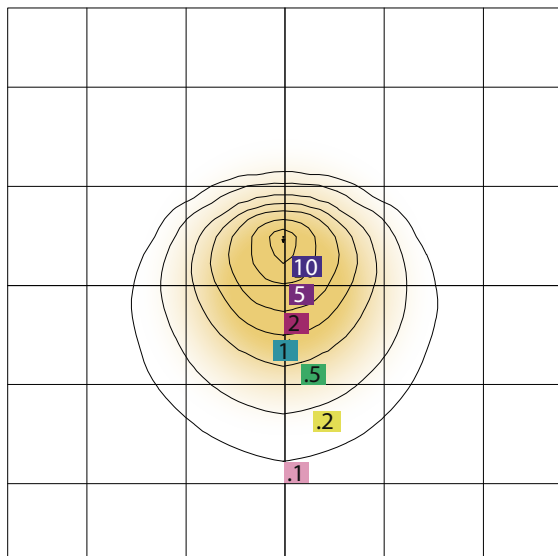

OUTDOOR ENTRY LIGHT

WALL LIGHT MODEL: E4078S

- Traditional Impact & weather resistant fixture with die cast aluminum housings and PC lens.
- Universal mounting plate with integral wire hooks for easy hands free installation.
- 0-10V dimming.
- Photocell included with optional photocell cover.
- Bronze housing finish as stock, special order colors available(white, silver,gray and black). Call for more information.
- Lumileds chip and name brand driver @ 5 year warranty.

Dimensions

PHOTOMETRY

E4078S

MOUNTING HEIGHT=15.00 FT

SCALE: 1 INCH = 27 FT. MAXIMUM CALCULATED VALUE = 12.44 FC
 LIGHT LOSS FACTOR = 1.00 FOOT CANDLE= .1 .2 .5 1 2 5 10

Specifications

- Lumens (LM): 10000LM
- Efficacy (LPW): UP TO 130LPW
- Input Voltage: 120-277V
- CRI: > 70
- Equivalency (W): 400W MH
- Operating Temp: -30 - 40°C
- Warranty: 5 Years